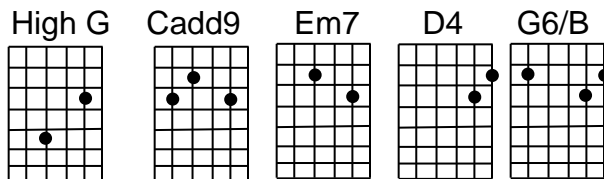

*I Believe in Christ / How Great Thou Art* (Medley) Capo on 1st @rainydayguitar.com

Intro: high G – 43231232 (2x)

*(slow)*

43231232 43231232 53231232 53231232  
 High G walk base down Cadd9 walk base down  
 I believe in Christ, He is My King,

43231232 43231232 53231232 53231232 43231232 43231232 53231232 4312 1  
 High G walk base down Cadd9 walk base down Em7 walk base down Cadd9 D4 D  
 I believe in Christ, He is God's son, on Earth to dwell, His soul did come,

53231232 53231232 53Tw3 43Tw3 63Tw3 43Tw3 53231232 4x moving base  
 Am7 G6/B C G D Cadd9 (hold)  
 He healed the sick, the dead he raised, good works were His, His name be praised.

43231232 4323 53231232 (2x) 53231232 4/1 231 4/1 231 63231232 6 (hold)  
 High G Cadd9 G5 D4 D G5 (open 1)  
 Oh Lord, My God... when I in awesome wonder... consider all the worlds thy hands have made,  
 High G Cadd9 G5 D4 D G5 63231232 6 (hold)  
 I see the stars, I hear the rolling thunder, Thy power throughout the universe displayed.  
 (middle) G C G G4 G (keep picking) Am7 D G G4 G (hold)  
 Then sings my soul, my Savior God to Thee, How great Thou art, How great Thou art,  
 (middle) G C G G4 G (keep picking) Am7 D High G 43231232  
 Then sings my soul, my Savior God to Thee, How great Thou art, How great Thou art, 4x

*(slow)*

High G walk down Cadd9 walk down Em7 walk down Cadd9 D4 D  
 I believe in Christ, He stands supreme, from Him I'll gain my fondest dream.  
 Am7 G6/B C Am7 G5 D4 D

And while I strive through grief and pain, His voice is heard, "Ye shall obtain!"  
 High G walk down Cadd9 walk down **Em** **Bm** **D/base 5** **A** D4 D  
 I believe in Christ, so come what may, with Him I'll stand in that great day,  
 Am7 G6/B C Am7 G D Cadd9 4x moving base  
 When on this earth He comes again to rule among the sons of men.  
 Em (diddly) Cadd9 add/pinky G5 slow strum  
 I believe, I believe, in Christ!