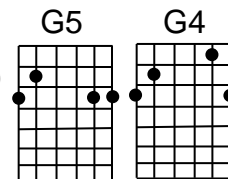

*I Believe in Christ / How Great Thou Art* (Medley) Capo on 1st @rainydayguitar.com

Intro: high G – 43231232 (2x)

*(slow)*

43231232 43231232 53231232 53231232  
 High G walk base down Cadd9 walk base down  
 I believe in Christ, He is My King,

43231232 43231232 53231232 53231232 43231232 43231232 53231232 4312 1  
 High G walk base down Cadd9 walk base down Em7 walk base down Cadd9 D4 D  
 I believe in Christ, He is God's son, on Earth to dwell, His soul did come,

53231232 53231232 53Tw3 43Tw3 63Tw3 43Tw3 53231232 4x moving base  
 Am7 G6/B C G D Cadd9 (hold)  
 He healed the sick, the dead he raised, good works were His, His name be praised.

43231232 4323 53231232 (2x) 53231232 4/1 231 4/1 231 63231232 6 (hold)  
 High G Cadd9 G5 D4 D G5 (open 1)  
 Oh Lord, My God... when I in awesome wonder... consider all the worlds thy hands have made,  
 High G Cadd9 G5 D4 D G5 63231232 6 (hold)  
 I see the stars, I hear the rolling thunder, Thy power throughout the universe displayed.  
 (middle) G C G G4 G (keep picking) Am7 D G G4 G (hold)  
 Then sings my soul, my Savior God to Thee, How great Thou art, How great Thou art,  
 (middle) G C G G4 G (keep picking) Am7 D High G 43231232  
 Then sings my soul, my Savior God to Thee, How great Thou art, How great Thou art, 4x

*(slow)*

High G walk down Cadd9 walk down Em7 walk down Cadd9 D4 D  
 I believe in Christ, He stands supreme, from Him I'll gain my fondest dream.  
 Am7 G6/B C Am7 G5 D4 D

And while I strive through grief and pain, His voice is heard, "Ye shall obtain!"  
 High G walk down Cadd9 walk down **Em** **Bm** **D/base 5** **A** D4 D  
 I believe in Christ, so come what may, with Him I'll stand in that great day,  
 Am7 G6/B C Am7 G D Cadd9 4x moving base  
 When on this earth He comes again to rule among the sons of men.  
 Em (diddly) Cadd9 add/pinky G5 slow strum  
 I believe, I believe, in Christ!