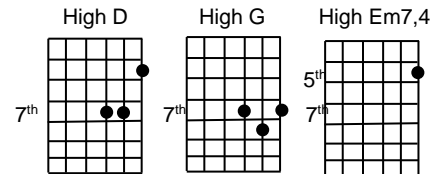

# Nearer My God to Thee - Sara F. Adams

@rainydayguitar.com

Intro: D - pick 4323 1323 (2x) OR D - 4321 1 (hit) 232 (2x)  
open

Note: When a fraction, pluck both strings together. Ex. 5/1 (pluck 5 and 1 strings together)

open D 4/1 323 1323    open G5 6/2 432 2343    D 4/3 4342414    open A 5/1 432 2(hit) 343  
 Nearer my God to thee, nearer to thee,  
open D 4/1 323 1323    open G5 6/2 432 2343    D 4/3 424    A 5/2 313    open D 4/2 321 1(hit) 231  
 Even though it be a cross that raiseth me.

High D 4/3/2/1 321    High G 4/3/2/1 3    High D 1/2 3    4/1 4321235  
 Still all my song shall be

High D 4/3/2/1 321    High G 4/3/2/1 3    High D 1/2 3    High Em7,4 6/3/2/1 43 1<sup>st</sup>fr. A 5/3/2/1 321  
 Near - er my God to thee,

## 3<sup>rd</sup> verse:

D            G5 G            D            A            D            G5 G            D A            D  
 There let the way appear, steps unto heaven, All that thou sendest me, in mercy given.  
 D G D    D            D G D    Em7,4    A            D            G            D A            D  
 Angels to beckon me nearer my God to thee, Nearer my God to thee, nearer to thee.