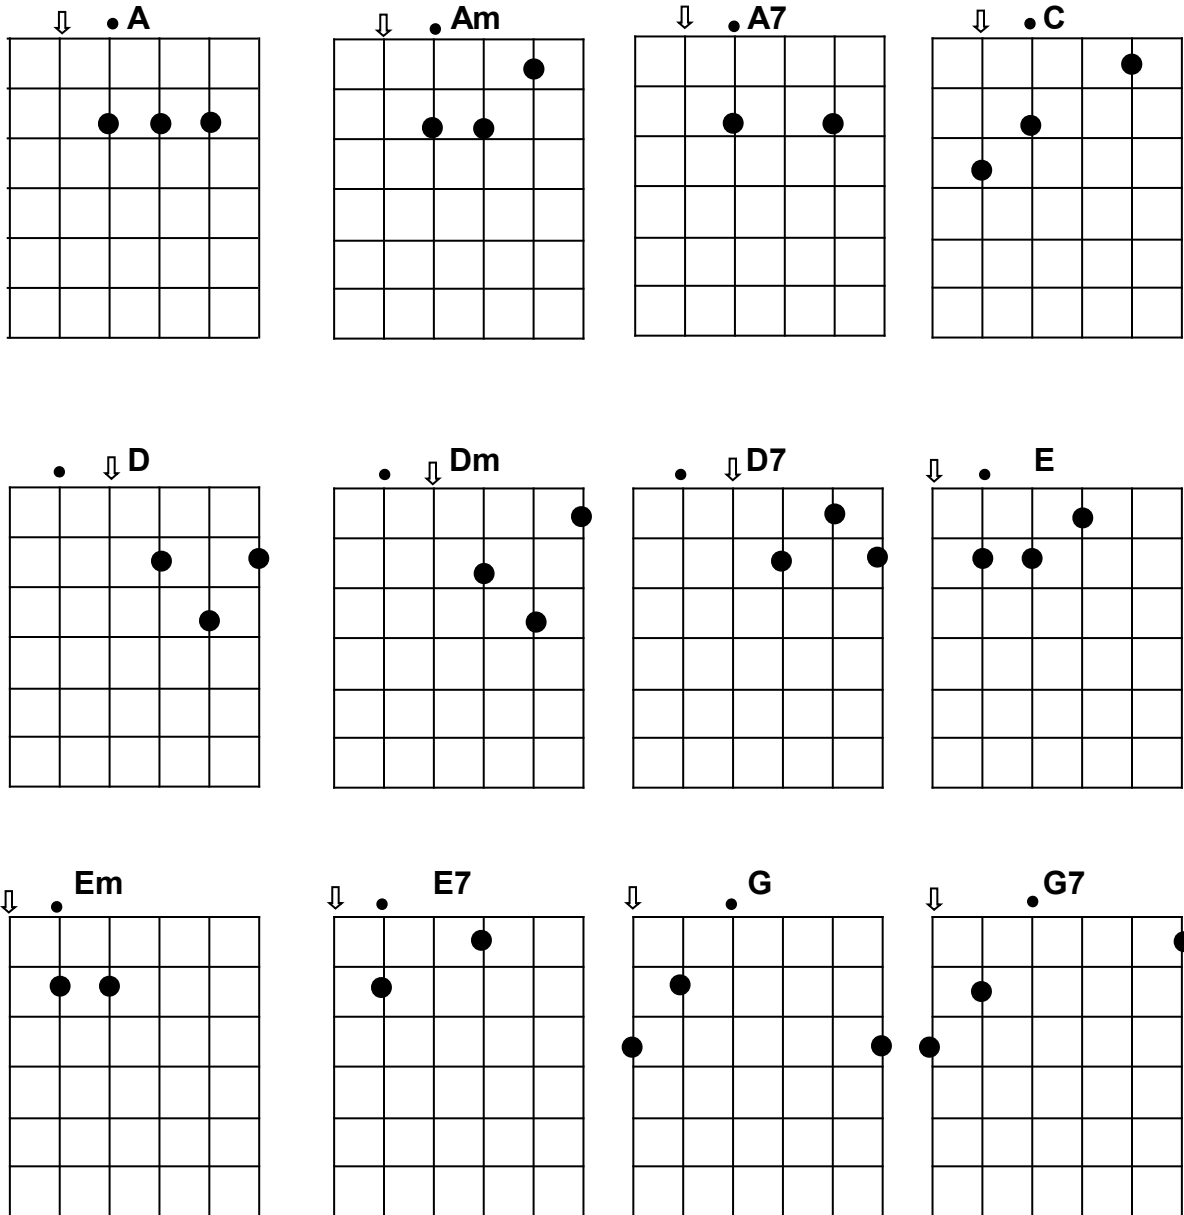

# Basic Guitar Chords – Sheet 1

©rainydayguitar.com

## Basic picks:

6 pluck 4 pluck, 6 pluck 4 pluck (2/2 time, 4/4 time)  
 Base 3 twins 3, base 3 twins 3, (2/4 time, 4/4 time)  
 Base 3 twins 3 twins 3, base 3 twins 3 twins 3 (3/4 time)  
 Base 23123, base 213123, base 23123 (3/4 time)  
 Base 2312312, base 21312312 (4/4 time)

## Basic strums:

Base strum strum, base strum strum (3/4 time)  
 DDU DDU DDU DDU (2/4 time, 4/4 time)  
 DDUUU DDUUU DDUUU (2/4 time, 4/4 time)  
 DDUD DDUD DDUD DDUD DDUD (3/4 time)  
 DUDD DUDD DUDD DUDD DUDD (3/4 time)  
 DDUUDU DDUUDU DDUUDU (4/4 time)  
 DUDUUU DUDUUU DUDUUU (4/4 time)